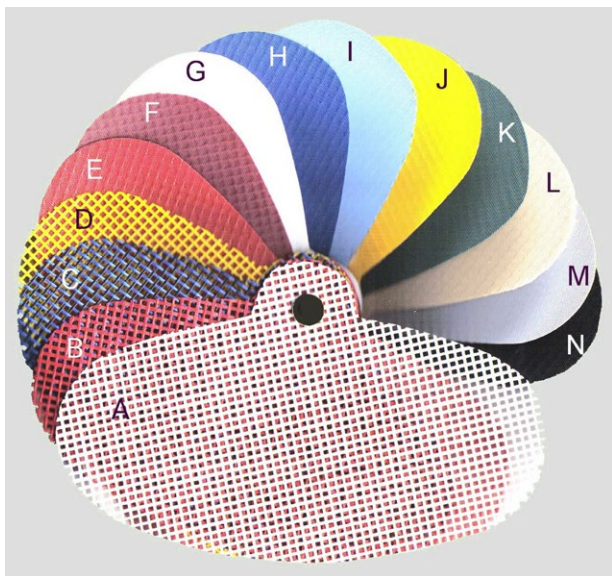

IP870 Top Roll Curtains

Unlike Roll Up curtains that wind the curtain around a lower roller, Top Roll rolls the fabric around a 4" diameter upper drive pipe resulting in smooth, wrinkle free curtain storage. Top Roll has the smallest ceiling storage space requirement and can be designed for heights up to 36' and single unit lengths up to 100'. With no straps, cables or pulleys, the curtain simply rolls around a single cylinder. The bottom of the curtain hangs straight due to a 1 5/8" diameter pipe fully hidden in a pocket in the curtain bottom.

IP810 Walk Draw Curtains

Simple, low cost, dependable operation with no electrical requirements and easy installation are the hallmarks of Walk Draw curtains. Much like a shower curtain or hand drawn window drapes, Walk Draw curtains roll smoothly and quietly on a galvanized 1 3/4" x 2" high steel track, roll formed of heavy 14 ga. steel. 1" diameter nylon ball bearing wheels and chain hanger assemblies are spaced 12" apart horizontally and attach to heavy steel grommets in the curtain.

IP860 Multi Sport Cages

Ideal for baseball, softball, golf, tennis or other sport practice indoors. Provides safety protection from other simultaneous activities in the facility. Typically mesh is 7/8" black polyester square. Cage mesh is suspended from a 1 3/16" galvanized steel pipe frame with cast iron connector fittings. Entire cage assembly is raised and lowered by means of a 3/4" HP, 115 volt single phase reversible winch and can be operated by any of our wide range of control devices found on page 12. Cage width, length and heights are custom designed to meet your facility's needs.

Divider Curtain Solid Color and Mesh Color Options (Call to request samples)

Top Roll Curtain

Walk Draw Curtain

Multi Sport Cage

Mesh colors:

A - White, B - Red, C - Blue, D - Yellow

Vinyl colors:

E - Red, F - Maroon, G - White, H - Dark Blue, I - Light Blue, J - Yellow, K - Dark Green, L - Beige, M - Gray, N - Black