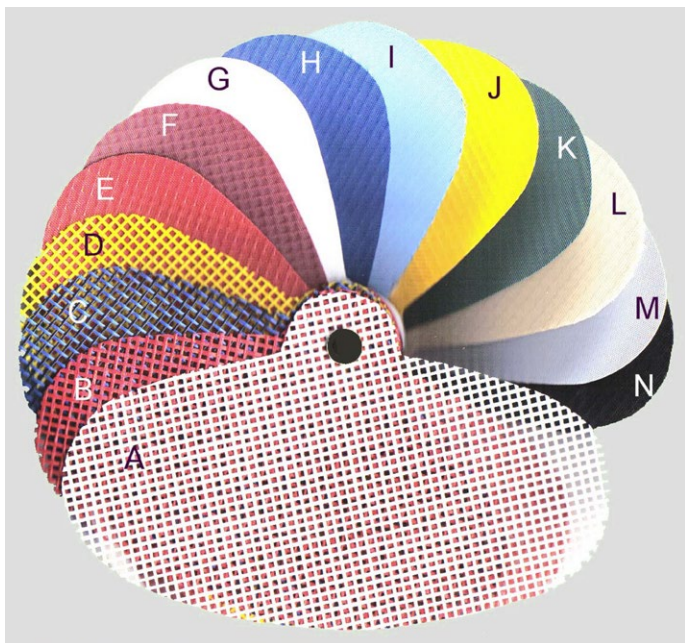

IP870 Top Roll Curtains

Unlike Roll Up curtains that wind the curtain around a lower roller, Top Roll rolls the fabric around a 4" diameter upper drive pipe resulting in smooth, wrinkle free curtain storage. Top Roll has the smallest ceiling storage space requirement and can be designed for heights up to 36' and single unit lengths up to 100'. With no straps, cables or pulleys, the curtain simply rolls around a single cylinder. The bottom of the curtain hangs straight due to a 1 5/8" diameter pipe fully hidden in a pocket in the curtain bottom.

IP810 Walk Draw Curtains

Simple, low cost, dependable operation with no electrical requirements and easy installation are the hallmarks of Walk Draw curtains. Much like a shower curtain or a hand drawn window draping, Walk Draw curtains roll smoothly and quietly on a galvanized 1 3/4" x 2" high steel track, roll formed of heavy 14 ga. steel. 1" diameter nylon ball bearing wheels and chain hanger assemblies are spaced 12" apart horizontally and attach to heavy steel grommets in the curtain.

IP860 Multi Sport Cages

Ideal for baseball, softball, golf, tennis or other sport practice indoors. Provides safety protection from other simultaneous activities in the facility. Typically mesh is 7/8" black polyester square. Cage mesh is suspended from a 1 5/8" galvanized steel pipe frame with cast iron connector fittings. Entire cage assembly is raised and lowered by means of a 3/4" HP, 115 volt single phase reversible winch and can be operated by any of our wide range of control devices found on page 14. Cage width, length and heights are custom designed to meet your facility's needs.

Divider Curtain Solid Color and Mesh Color Options (Call to request samples)

Top Roll

Walk Draw

Multi Sport Cage

Mesh colors:

A - White, B - Red, C - Blue, D - Yellow

Vinyl colors:

E - Red, F - Maroon, G - White, H - Dark Blue, I - Light Blue, J - Yellow, K - Dark Green, L - Beige, M - Gray, N - Black